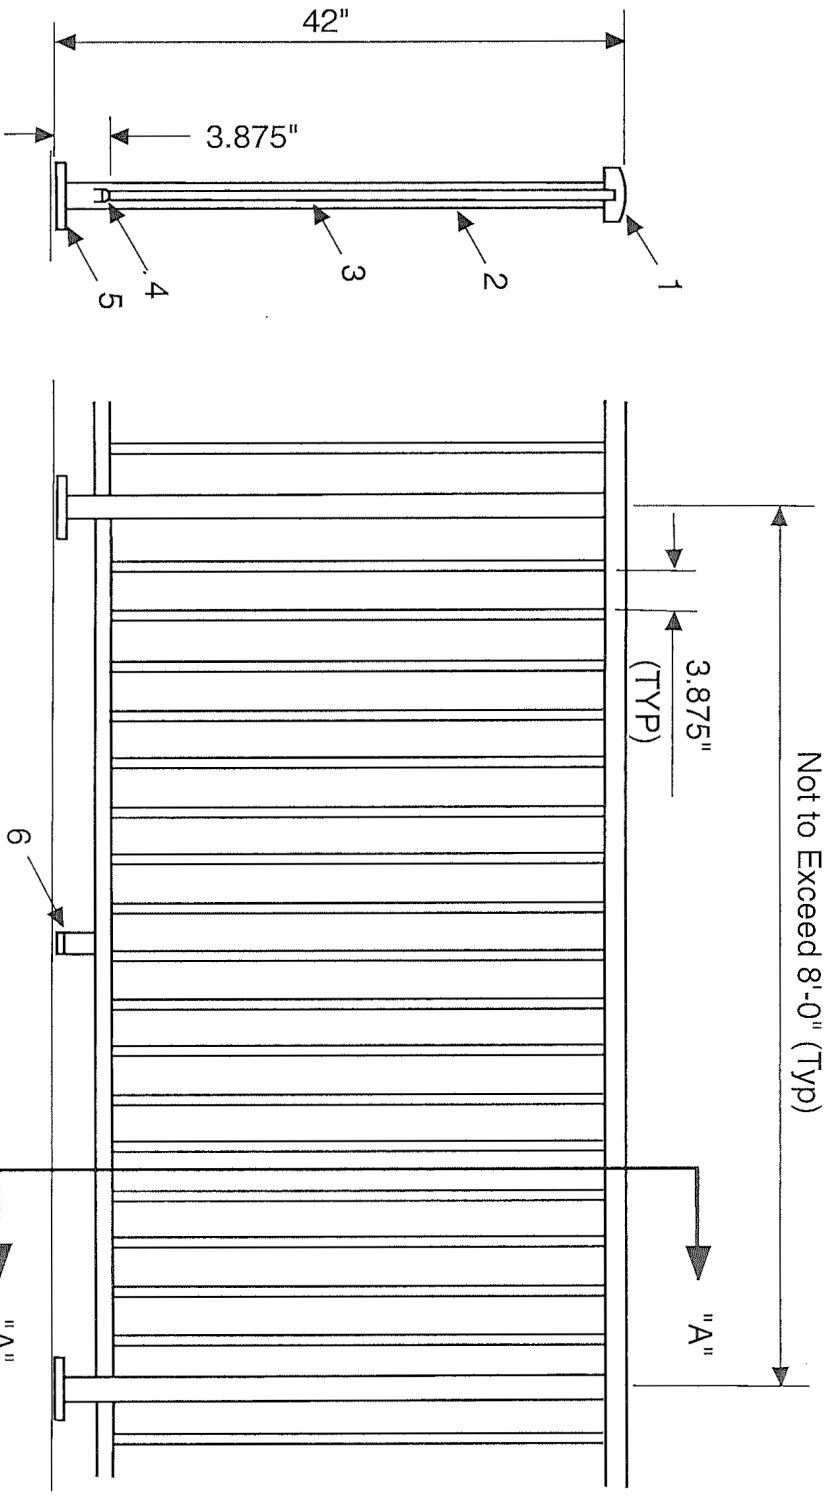

# 5/8" x 5/8" Picket Railing

**SECTION "A-A"**  
NOT TO SCALE

**ELEVATION OF BALCONY RAILING**  
NOT TO SCALE

Notes: Materials - Aluminum  
 Fabrication - Component and/or Welded  
 Finish - Polyester powder coated

**CREATIVE DECKWORX**

Unit 115, 11929 - 40th Street S.E., Calgary, AB T2Z 4M8  
 403-668-1389 info@creativedeckworx.com

	Description	Thickness	Alloy
1	Top Rail	.070	6063-T54
2	Post - 1.75" x 1.75"	.090	6061-T6
3	Picket - .625" x .625"	.050	6063-T5
4	Bottom Rail - 1.06" x 1.41"	.070	6060-T5
5	Baseplate - 4.00" x 4.00"	.250	6061-T6